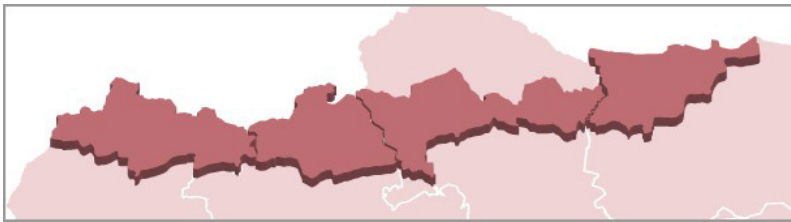

Crested Lark

Galerida cristata

SEASONAL BEHAVIOUR

Year round presence.

DISTRIBUTION

Distributed throughout the whole territory, numbers peaking in *campiña* areas.

COMMENTS

More frequent than might at first be thought. Telling it apart from the Thekla Lark is sometimes very tricky.

THREAT CATEGORY

CNEA	CAEA	LRAE	LRVA
-	-	-	-

WHERE TO SEE IT

HUELVA	SEVILLA	CÓRDOBA	JAÉN
H-1	SE-1	CO-1	J-1
H-2	SE-2	CO-2	J-2
H-3	SE-3	CO-3	J-3
H-4	SE-4	CO-4	J-4
H-5	SE-5	CO-5	J-5
H-6	SE-6	CO-6	J-6
H-7	SE-7	CO-7	J-7
H-8	SE-8	CO-8	J-8
H-9	SE-9	CO-9	J-9
H-10	SE-10	CO-10	J-10
H-11	SE-11	CO-11	J-11
H-12	SE-12	CO-12	J-12
H-13	SE-13	CO-13	J-13
H-14	SE-14	CO-14	J-14
H-15	SE-15	CO-15	J-15
H-16			
H-17			