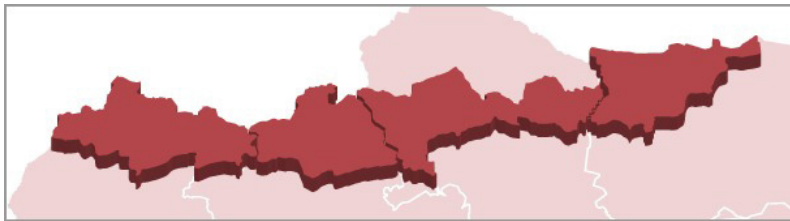

Dartford Warbler

Sylvia undata

SEASONAL BEHAVIOUR

Remains all year, possibly with some winter sorties.

DISTRIBUTION

Distributed throughout Sierra Morena wherever suitable habitat is available.

THREAT CATEGORY

CNEA	CAEA	LRAE	LRVA
-	-	-	-

WHERE TO SEE IT

HUELVA	SEVILLA	CÓRDOBA	JAÉN
H-1	SE-1	CO-1	J-1
H-2	SE-2	CO-2	J-2
H-3	SE-3	CO-3	J-3
H-4	SE-4	CO-4	J-4
H-5	SE-5	CO-5	J-5
H-6	SE-6	CO-6	J-6
H-7	SE-7	CO-7	J-7
H-8	SE-8	CO-8	J-8
H-9	SE-9	CO-9	J-9
H-10	SE-10	CO-10	J-10
H-11	SE-11	CO-11	J-11
H-12	SE-12	CO-12	J-12
H-13	SE-13	CO-13	J-13
H-14	SE-14	CO-14	J-14
H-15	SE-15	CO-15	J-15
H-16			
H-17			

STATUS

Sedentary.

ABUNDANCE

Common.

HABITAT

A scrub warbler par excellence, preferring large patches of Gum Rockrose but also turning up in heath and mixed scrubland.