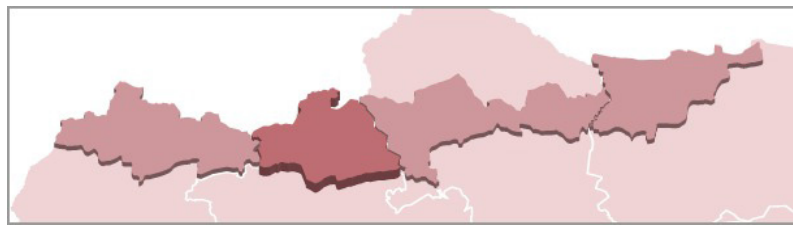

Red-Crested Pochard

Netta rufina

SEASONAL BEHAVIOUR

Apart from breeders, birds are seen on both spring and autumn passage, especially in August and September.

DISTRIBUTION

In 2010 a pair bred in Seville on the lower reaches of River Viar; seen quite regularly on passage on Melonares Reservoir, with other records on smaller areas of open water. Seen more sporadically on reservoirs of the other provinces.

THREAT CATEGORY

CNEA	CAEA	LRAE	LRVA
-	-	VU	VU

WHERE TO SEE IT

HUELVA	SEVILLA	CÓRDOBA	JAÉN
H-1	SE-1	CO-1	J-1
H-2	SE-2	CO-2	J-2
H-3	SE-3	CO-3	J-3
H-4	SE-4	CO-4	J-4
H-5	SE-5	CO-5	J-5
H-6	SE-6	CO-6	J-6
H-7	SE-7	CO-7	J-7
H-8	SE-8	CO-8	J-8
H-9	SE-9	CO-9	J-9
H-10	SE-10	CO-10	J-10
H-11	SE-11	CO-11	J-11
H-12	SE-12	CO-12	J-12
H-13	SE-13	CO-13	J-13
H-14	SE-14	CO-14	J-14
H-15	SE-15	CO-15	J-15
H-16			
H-17			

STATUS

Migrant and occasional breeder.

ABUNDANCE

Rare.

HABITAT

Turns up on reservoirs and occasionally on rivers.